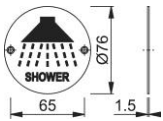

Product data sheet

accessories

AR911-SIGN

ARRONE stainless steel information sign:

- with lettering and pictogram
- 76 mm diameter

Article number	87105704
Product ref.	AR911-SIGN-SSS-A2
EAN-Code	5051358034471
Country of origin	China
CN-Code	83100000
Door type	wooden door
Fixings	Timber door
Diameter	76 mm
Drill	2 screw holes countersunk
Icon	Shower
Finish	Satin Stainless Steel
Range	ARRONE Range
Packing unit	10
Outer carton	100