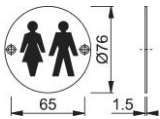

Product data sheet

accessories

AR903U

ARRONE stainless steel information sign:

- with pictogram
- 76 mm diameter

Article number	87100986
Product ref.	AR903U-PSS
EAN-Code	5051358033986
Country of origin	China
CN-Code	83100000
Door type	wooden door
Fixings	Timber door
Diameter	76 mm
Drill	2 screw holes countersunk
Icon	Unisex
Finish	polished stainless steel
Range	ARRONE Range
Packing unit	10
Outer carton	100