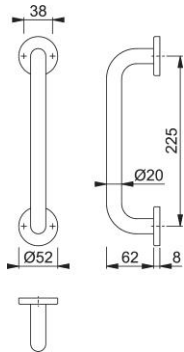

Product data sheet

Plus

AR3616

ARRONE stainless steel straight pull handle with roses (exterior side):

- Fixing: concealed, pull handle fixing system no. BS14

Article number	87100930
Product ref.	AR3616/225CF-8-SSS
EAN-Code	5051358016217
Country of origin	China
CN-Code	83024110
Material	stainless steel: grade 316
Door thickness	
Unit	single
Diameter/cross section	20 mm
Fixing distance	225 mm
Diameter	19 mm
Door type	
Fixings	concealed fixing
Fixing distance	225 mm
Set screw	not drilled
Finish	SSS Satin Stainless Steel
Range	ARRONE Range
Packing unit	1
Outer carton	20