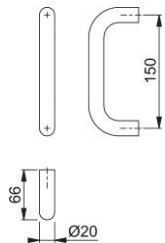

Product data sheet

Plus

AR3616

ARRONE stainless steel straight pull handle:

- Material: stainless steel grade 316
- Handle diameter: 20 mm
- Fixing: back to back fixed
- To suit door thickness: 37-57 mm

Article number	87100922
Product ref.	AR3616/150BB-SSS
EAN-Code	5051358015593
Country of origin	China
CN-Code	83024110
Material	stainless steel: grade 316
Door thickness	37-57 mm
Unit	pair
Diameter/cross section	20 mm
Fixing distance	150 mm
Diameter	19 mm
Door type	wooden door
Fixings	back to back fixing set
Fixing distance	150 mm
Set screw	
Finish	SSS Satin Stainless Steel
Range	ARRONE Range
Packing unit	1
Outer carton	18