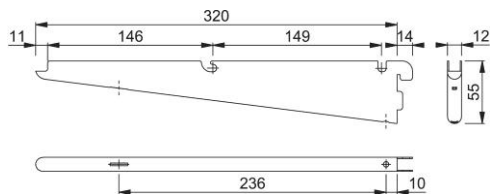

Product data sheet

Plus

EL410-320

elfa[®] Hang System:

- 320 mm ventilated shelf bracket
- Suitable for use with elfa[®] hang system

Article number	87100390
Product ref.	EL-410380-PT
EAN-Code	7315494103803
Country of origin	Sweden
Door type	
Fixings	
Height	55 mm
Length	320 mm
Width	13 mm
Finish	platinum
Range	branded good
Packing unit	10
Outer carton	30