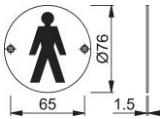

Product data sheet

accessories

AR903

ARRONE stainless steel information sign:

- With pictogram
- Fixing: visible, multi-purpose screws

Article number	8511368
Product ref.	AR903M-SSS-A1
EAN-Code	5051358033948
Country of origin	China
CN-Code	83100000
Material	stainless steel: grade 201 (A1)
Dimension	Ø76 mm
Door type	wooden door
Fixings	Timber door
Diameter	76 mm
Drill	2 screw holes countersunk
Icon	Male
Finish	SSS Satin Stainless Steel
Range	ARRONE Range
Packing unit	10
Outer carton	100