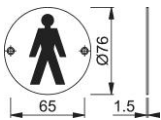

Product data sheet

accessories

AR903

ARRONE aluminium information sign:

- With pictogram
- 76 mm diameter

Article number	8511361
Product ref.	AR903M-SAA
EAN-Code	5051358033931
Country of origin	China
CN-Code	83100000
Material	aluminium
Dimension	Ø76 mm
Door type	wooden door
Fixings	Timber door
Diameter	76 mm
Drill	2 screw holes countersunk
Icon	Male
Finish	SAA satin anodised aluminium
Range	ARRONE Range
Packing unit	500
Outer carton	500