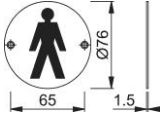

Product data sheet

accessories

AR903

ARRONE stainless steel information sign:

- With pictogram
- Fixing: visible, multi-purpose screws

Article number	8511354
Product ref.	AR903M-PSS
EAN-Code	5051358033924
Country of origin	China
CN-Code	83100000
Material	stainless steel: grade 304
Dimension	Ø76 mm
Door type	wooden door
Fixings	Timber door
Diameter	76 mm
Drill	2 screw holes countersunk
Icon	Male
Finish	PSS polished stainless steel
Range	ARRONE Range
Packing unit	10
Outer carton	100