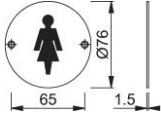

Product data sheet

accessories

AR903

ARRONE stainless steel information sign:

- With pictogram
- Fixing: visible, multi-purpose screws

Article number	8511340
Product ref.	AR903F-SSS-A1
EAN-Code	5051358033887
Country of origin	China
CN-Code	83100000
Material	stainless steel: grade 201 (A1)
Dimension	Ø76 mm
Door type	wooden door
Fixings	Timber door
Diameter	76 mm
Drill	2 screw holes countersunk
Icon	Female
Finish	SSS Satin Stainless Steel
Range	ARRONE Range
Packing unit	10
Outer carton	100