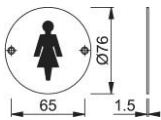

## accessories

AR903

ARRONE aluminium information sign:

- With pictogram
- 76 mm diameter

|                   |                              |
|-------------------|------------------------------|
| Article number    | 8511333                      |
| Product ref.      | AR903F-SAA                   |
| EAN-Code          | 5051358033870                |
| Country of origin | China                        |
| CN-Code           | 83100000                     |
| Material          | aluminium                    |
| Dimension         | Ø76 mm                       |
| Door type         | wooden door                  |
| Fixings           | Timber door                  |
| Diameter          | 76 mm                        |
| Drill             | 2 screw holes countersunk    |
| Icon              | Female                       |
| Finish            | SAA satin anodised aluminium |
| Range             | ARRONE Range                 |
| Packing unit      | 500                          |
| Outer carton      | 500                          |