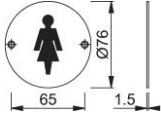

## accessories

AR903

ARRONE stainless steel information sign:

- With pictogram
- Fixing: visible, multi-purpose screws

Article number	8511326
Product ref.	AR903F-PSS
EAN-Code	5051358033863
Country of origin	China
CN-Code	83100000
Material	stainless steel: grade 304
Dimension	Ø76 mm
Door type	wooden door
Fixings	Timber door
Diameter	76 mm
Drill	2 screw holes countersunk
Icon	Female
Finish	PSS polished stainless steel
Range	ARRONE Range
Packing unit	10
Outer carton	100