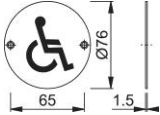

Product data sheet

accessories

AR903

ARRONE stainless steel information sign:

- With pictogram
- Fixing: visible, multi-purpose screws

Article number	8511312
Product ref.	AR903D-SSS-A1
EAN-Code	5051358033825
Country of origin	China
CN-Code	83100000
Material	stainless steel: grade 201 (A1)
Dimension	Ø76 mm
Door type	wooden door
Fixings	Timber door
Diameter	76 mm
Drill	2 screw holes countersunk
Icon	Accessible
Finish	SSS Satin Stainless Steel
Range	ARRONE Range
Packing unit	10
Outer carton	100