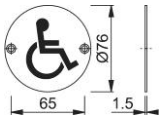

## accessories

AR903

ARRONE aluminium information sign:

- With pictogram
- 76 mm diameter

Article number	8511305
Product ref.	AR903D-SAA
EAN-Code	5051358033818
Country of origin	China
CN-Code	83100000
Material	aluminium
Dimension	Ø76 mm
Door type	wooden door
Fixings	Timber door
Diameter	76 mm
Drill	2 screw holes countersunk
Icon	Accessible
Finish	SAA satin anodised aluminium
Range	ARRONE Range
Packing unit	500
Outer carton	500