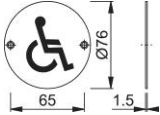

## accessories

AR903

ARRONE stainless steel information sign:

- With pictogram
- Fixing: visible, multi-purpose screws

Article number	8511298
Product ref.	AR903D-PSS
EAN-Code	5051358033801
Country of origin	China
CN-Code	83100000
Material	stainless steel: grade 304
Dimension	Ø76 mm
Door type	wooden door
Fixings	Timber door
Diameter	76 mm
Drill	2 screw holes countersunk
Icon	Accessible
Finish	PSS polished stainless steel
Range	ARRONE Range
Packing unit	10
Outer carton	100