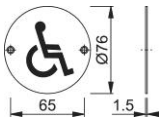

## accessories

AR903

ARRONE stainless steel information sign:

- with pictogram
- 76 mm diameter

Article number	8511298
Product ref.	AR903D-PSS
EAN-Code	5051358033801
Country of origin	China
CN-Code	83100000
Door type	wooden door
Fixings	Timber door
Diameter	76 mm
Drill	2 screw holes countersunk
Icon	Accessible
Finish	polished stainless steel
Range	ARRONE Range
Packing unit	10
Outer carton	100