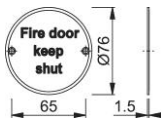

Product data sheet

accessories

Perform

AR902

ARRONE stainless steel information sign:

- With lettering
- Fixing: visible, multi-purpose screws

Article number	8511284
Product ref.	AR902-SSS-A1
EAN-Code	5051358033764
Country of origin	China
CN-Code	83100000
Material	stainless steel: grade 201 (A1)
Dimension	Ø76 mm
Door type	wooden door
Fixings	Timber door
Diameter	76 mm
Drill	2 screw holes countersunk
Icon	Fire door keep shut
Finish	SSS Satin Stainless Steel
Range	ARRONE Range
Packing unit	10
Outer carton	100