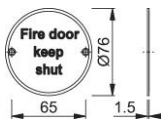

Product data sheet

accessories

Perform

AR902

ARRONE brass information sign:

- With lettering
- 76 mm diameter

Article number	8511263
Product ref.	AR902-PB
EAN-Code	5051358033733
Country of origin	United Kingdom
CN-Code	83100000
Material	brass
Dimension	Ø76 mm
Door type	wooden door
Fixings	Timber door
Diameter	76 mm
Drill	2 screw holes countersunk
Icon	Fire door keep shut
Finish	PBR polished brass
Range	ARRONE Range
Packing unit	500
Outer carton	500