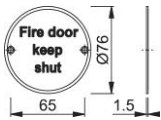

Product data sheet

accessories

AR902

ARRONE brass information sign:

- with lettering
- 76 mm diameter

Article number	8511263
Product ref.	AR902-PB
EAN-Code	5051358033733
Country of origin	United Kingdom
CN-Code	83100000
Door type	
Fixings	
Diameter	76 mm
Drill	2 screw holes countersunk
Icon	Fire door keep shut
Finish	polished brass
Range	ARRONE Range
Packing unit	500
Outer carton	500