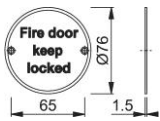

Product data sheet

accessories

Perform

AR901

ARRONE stainless steel information sign:

- With lettering
- Fixing: visible, multi-purpose screws

| | |
|-------------------|---------------------------------|
| Article number | 8511249 |
| Product ref. | AR901-SSS-A1 |
| EAN-Code | 5051358033696 |
| Country of origin | China |
| CN-Code | 83100000 |
| Material | stainless steel: grade 201 (A1) |
| Dimension | Ø76 mm |
| Door type | wooden door |
| Fixings | Timber door |
| Diameter | 76 mm |
| Drill | 2 screw holes countersunk |
| Icon | Fire door keep locked |
| Finish | SSS Satin Stainless Steel |
| Range | ARRONE Range |
| Packing unit | 10 |
| Outer carton | 100 |