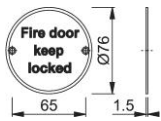

Product data sheet

accessories

Perform

AR901

ARRONE stainless steel information sign:

- With lettering
- Fixing: visible, multi-purpose screws

Article number	8511235
Product ref.	AR901-PSS-A2
EAN-Code	5051358033672
Country of origin	China
CN-Code	83100000
Material	stainless steel: grade 304
Dimension	Ø76 mm
Door type	wooden door
Fixings	Timber door
Diameter	76 mm
Drill	2 screw holes countersunk
Icon	Fire door keep locked
Finish	PSS polished stainless steel
Range	ARRONE Range
Packing unit	10
Outer carton	100