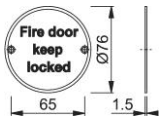

## accessories

AR901

ARRONE stainless steel information sign:

- with lettering
- 76 mm diameter

Article number	8511235
Product ref.	AR901-PSS-A2
EAN-Code	5051358033672
Country of origin	China
CN-Code	83100000
Door type	wooden door
Fixings	Timber door
Diameter	76 mm
Drill	2 screw holes countersunk
Icon	Fire door keep locked
Finish	polished stainless steel
Range	ARRONE Range
Packing unit	10
Outer carton	100