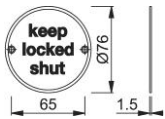

Product data sheet

accessories

AR900

ARRONE stainless steel information sign:

- with lettering
- 76 mm diameter

Article number	8511221
Product ref.	AR900-SSS
EAN-Code	5051358033634
Country of origin	China
CN-Code	83100000
Door type	wooden door
Fixings	Timber door
Diameter	76 mm
Drill	2 screw holes countersunk
Icon	Fire door keep locked shut
Finish	Satin Stainless Steel
Range	ARRONE Range
Packing unit	10
Outer carton	100