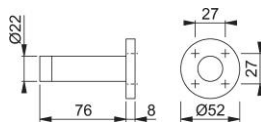

## accessories

Plus

AR334

ARRONE stainless steel wall fix door stop on rose:

- With attached rubber buffer
- Fixing: concealed, multi-purpose screws

Article number	8506328
Product ref.	AR334A-SSS
EAN-Code	5051358012394
Country of origin	China
CN-Code	83025000
Material	stainless steel: grade 304
Door type	
Fixings	Wall fixings
Shape	Projecting with rose
Projection	76 mm
Mounting type	concealed fixing
Finish	SSS Satin Stainless Steel
Range	ARRONE Range
Packing unit	10
Outer carton	100