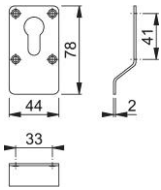

Product data sheet

Plus

AR306

ARRONE cylinder pull:
• Euro profile cylinder pull

Article number	8505873
Product ref.	AR306YP-PSS
EAN-Code	5051358011977
Country of origin	China
CN-Code	83024110
Material	stainless steel: grade 304
(Key)Hole size	Euro profile cylinder
Door type	wooden door
Fixings	Timber door
Drill	4 screw holes countersunk
Finish	PSS polished stainless steel
Range	ARRONE Range
Packing unit	10
Outer carton	100