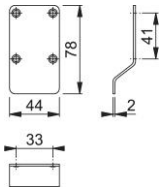

# Product data sheet

Plus

AR306

ARRONE cylinder pull:

- Plain (or blank) cylinder pull

|                   |                            |
|-------------------|----------------------------|
| Article number    | 8505824                    |
| Product ref.      | AR306P-SSS                 |
| EAN-Code          | 5051358011922              |
| Country of origin | China                      |
| CN-Code           | 83024110                   |
| Material          | stainless steel: grade 304 |
| (Key)Hole size    | blank                      |
| Door type         | wooden door                |
| Fixings           | Timber door                |
| Drill             | 4 screw holes countersunk  |
| Finish            | SSS Satin Stainless Steel  |
| Range             | ARRONE Range               |
| Packing unit      | 10                         |
| Outer carton      | 100                        |