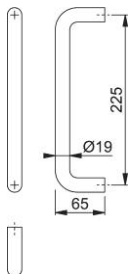

## Product data sheet

Plus

AR204

ARRONE pull handle:

- Material: aluminium
- Fixing: back to back fixing
- Bolt type: M8 (suitable for timber doors with max. 60 mm thickness)

Article number	8504263
Product ref.	AR204/225BB-SAA
EAN-Code	5051358010765
Country of origin	India
CN-Code	83024110
Material	aluminium
Door thickness	35-60 mm
Unit	pair
Diameter/cross section	19 mm
Fixing distance	225 mm
Diameter	19 mm
Door type	wooden door
Fixings	back to back fixing set
Rose height	
Fixing distance	225 mm
Finish	SAA satin anodised aluminium
Range	ARRONE Range
Packing unit	1
Outer carton	40