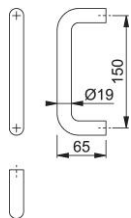

Product data sheet

Plus

AR203

ARRONE pull handle:

- Material: aluminium
- Fixing: bolt through fixing
- Bolt type: M8 (suitable for timber doors with max. 60 mm thickness)
- Satisfies the dimensional recommendations contained within **BS 8300-2:2018** for pull handles

Article number	8504221
Product ref.	AR203/150BF-SAA
EAN-Code	5051358010680
Country of origin	India
CN-Code	83024110
Material	aluminium
Door thickness	35-60 mm
Unit	single
Diameter/cross section	19 mm
Fixing distance	150 mm
Diameter	19 mm
Door type	wooden door
Fixings	bolt fixing
Rose height	
Fixing distance	150 mm
Finish	SAA satin anodised aluminium
Range	ARRONE Range
Packing unit	1
Outer carton	70