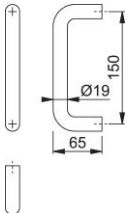

Product data sheet

Plus

AR203

ARRONE pull handle:

- Bolt through fixing
- Bolt type: M8 (suitable for timber doors with max. 44 mm thickness)
- Material: Aluminium
- Satisfies the dimensional recommendations contained within **BS 8300-2:2018** for pull handles

Article number	8504221
Product ref.	AR203/150BF-SAA
EAN-Code	5051358010680
Country of origin	India
CN-Code	83024110
Door thickness	35-44 mm
Unit	single
Diameter/cross section	19 mm
Door type	wooden door
Fixings	bolt fixing set with M8 thread for wooden doors
Rose height	
Fixing distance	150 mm
Finish	satın anodised aluminium
Range	ARRONE Range
Packing unit	1
Outer carton	70