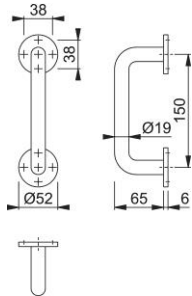

Product data sheet

Plus

AR202

ARRONE pull handle on rose:

- Concealed fixing
- Material: Aluminium with nylon understructure

Article number	8504193
Product ref.	AR202/150CF-SAA
EAN-Code	5051358010581
Country of origin	India
CN-Code	83024110
Door thickness	
Unit	single
Diameter/cross section	19 mm
Door type	wooden door
Fixings	concealed fixing set with M8 thread for wooden doors
Rose height	6 mm
Fixing distance	150 mm
Finish	satin anodised aluminium
Range	ARRONE Range
Packing unit	1
Outer carton	70