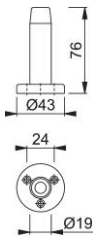

Product data sheet

accessories

AR130

ARRONE aluminium wall fix door stop on rose:

- With attached rubber buffer
- Fixing: visible, multi-purpose screws

Article number	8500595
Product ref.	AR130D-SAA
EAN-Code	5051358008496
Country of origin	India
CN-Code	83025000
Door type	wooden door
Fixings	Timber door fixings/face fix
Shape	cylinder
Projection	76 mm
Finish	satin anodised aluminium
Range	ARRONE Range
Packing unit	0
Outer carton	0