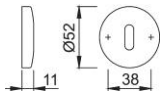

# Product data sheet

**duravert**

19KS

HOPPE aluminium escutcheon pair for interior doors:

- Base: nylon
- Fixing: concealed, multi-purpose screws

Article number	8111049
EAN-Code	4012789596557
Country of origin	Germany
CN-Code	83024110
Material	aluminium
Door thickness	
Spindle size privacy	
(Key)Hole size	OB
Screws	4.0x20 mm
Finish	F9 aluminium steel effect
Range	Service Product Range
Packing unit	10
Outer carton	100