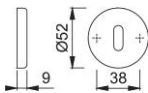

Product data sheet

duraplus[®]

42KS

HOPPE aluminium escutcheon pair for interior doors:

- Base: nylon
- Fixing: concealed, multi-purpose screws

Article number	762804
EAN-Code	4012789392296
Country of origin	Italy
CN-Code	83024110
Door thickness	
Spindle size privacy	
(Key)Hole size	OB
Screws	3.5x17 mm
Finish	F1 aluminium silver effect
Range	Core Product Range
Packing unit	10
Outer carton	100