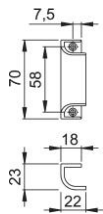

# Product data sheet

430

HOPPE aluminium pull handle for French doors:

- Fixing: visible, for multi-purpose screws

Article number	672585
EAN-Code	4012789051049
Country of origin	Italy
CN-Code	83024150
Material	aluminium
Screws	without screws
Dimension	70 mm
Finish	F1 aluminium silver effect
Range	Core Product Range
Packing unit	50
Outer carton	50