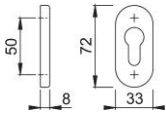

Product data sheet

duraplus[®]

55S

HOPPE aluminium escutcheon for profile doors:

- Base: nylon
- Fixing: concealed, plastic dowels (order screws for plastic dowels, fixing nuts for aluminium doors or expanding lugs for PVC doors separately)

Article number	654833
EAN-Code	4012789265859
Country of origin	Italy
CN-Code	83024110
Door thickness	
Spindle size privacy	
(Key)Hole size	Euro profile cylinder
Screws	without screws
Finish	F1-2 aluminium matt silver effect
Range	Core Product Range
Packing unit	5
Outer carton	30