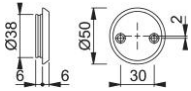

Product data sheet

duraplus

59F

HOPPE aluminium cylinder ring for entrance doors (interior side):

- Fixing: visible, M5 thread screws

Article number	634187
EAN-Code	4012789378917
Country of origin	Italy
CN-Code	83024110
Material	aluminium
Spindle size privacy	
(Key)Hole size	blind
Screws	M5x90 mm to be shortened
Finish	F1 aluminium silver effect
Range	Core Product Range
Packing unit	50
Outer carton	50