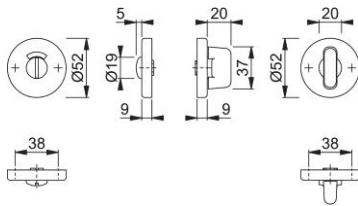

Product data sheet

duraplus

K15S

HOPPE nylon escutcheon pair with emergency release/turn and red-white-indicator for bathroom/WC doors:

- Base: nylon
- Fixing: concealed, multi-purpose screws

Article number	623570
EAN-Code	4012789268911
Country of origin	Italy
CN-Code	39259010
Material	polyamide nylon
Door thickness	45-49 mm
Spindle size privacy	5 mm
(Key)Hole size	emergency release with red-white indicator/turn
Finish	F1004 golden yellow
Range	Core Product Range
Packing unit	5
Outer carton	20