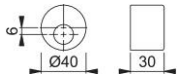

# Product data sheet

**duraplus**

990

HOPPE aluminium cylinder sleeve for entrance doors:

- Fixing: with grub screw

Article number	613717
EAN-Code	4012789667028
Country of origin	Italy
CN-Code	83024110
Material	aluminium
(Key)Hole size	round cylinder
Finish	F9 aluminium steel effect
Range	Core Product Range
Packing unit	50
Outer carton	50