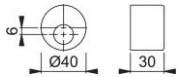

Product data sheet

duraplus[®]

990

HOPPE aluminium cylinder sleeve for entrance doors:

- Fixing: with grub screw

Article number	613717
EAN-Code	4012789667028
Country of origin	Italy
CN-Code	83024110
(Key)Hole size	round cylinder
Finish	F9 aluminium steel effect
Range	Core Product Range
Packing unit	50
Outer carton	50