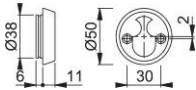

Product data sheet

duraplus[®]

59F

HOPPE aluminum cylinder ring for entrance doors (interior side):

- Fixing: visible, from inside, M5 thread screws

Article number	612437
EAN-Code	4012789378795
Country of origin	Italy
CN-Code	83024110
Spindle size privacy	
(Key)Hole size	oval cylinder
Screws	M5x90 mm to be shortened
Finish	F1 aluminium silver effect
Range	Core Product Range
Packing unit	50
Outer carton	50