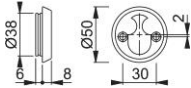

Product data sheet

duraplus[®]

59F

HOPPE aluminum cylinder ring for entrance doors (interior side):

- Fixing: visible, from inside, M5 thread screws

Article number	612406
EAN-Code	4012789378733
Country of origin	Italy
CN-Code	83024110
Spindle size privacy	
(Key)Hole size	oval cylinder
Screws	M5x90 mm to be shortened
Finish	F1 aluminium silver effect
Range	Core Product Range
Packing unit	50
Outer carton	50