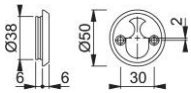

# Product data sheet

**duraplus**

59F

HOPPE aluminium cylinder ring for entrance doors (interior side):

- Fixing: visible, M5 thread screws

Article number	612390
EAN-Code	4012789378641
Country of origin	Italy
CN-Code	83024110
Material	aluminium
Spindle size privacy	
(Key)Hole size	cylinder Rokoko
Screws	M5x90 mm to be shortened
Finish	F9 aluminium steel effect
Range	Core Product Range
Packing unit	50
Outer carton	50