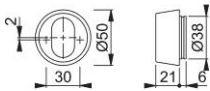

Product data sheet

duraplus

59M

HOPPE aluminium cylinder ring for entrance doors (exterior side):

- Fixing: concealed, from inside, for M5 thread screws

Article number	612314
EAN-Code	4012789378559
Country of origin	Italy
CN-Code	83024110
Material	aluminium
(Key)Hole size	oval cylinder
Screws	without screws
Finish	F1 aluminium silver effect
Range	Core Product Range
Packing unit	50
Outer carton	50