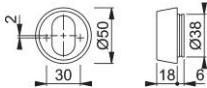

# Product data sheet

**duraplus**<sup>®</sup>

59M

HOPPE aluminum cylinder ring for entrance doors (exterior side):

- Fixing: concealed, from inside, for M5 thread screws

|                   |                            |
|-------------------|----------------------------|
| Article number    | 612284                     |
| EAN-Code          | 4012789378467              |
| Country of origin | Italy                      |
| CN-Code           | 83024110                   |
| (Key)Hole size    | oval cylinder              |
| Screws            | without screws             |
| Finish            | F1 aluminium silver effect |
| Range             | Core Product Range         |
| Packing unit      | 50                         |
| Outer carton      | 50                         |