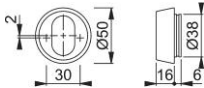

# Product data sheet

**duraplus**<sup>®</sup>

59M

HOPPE aluminum cylinder ring for entrance doors (exterior side):

- Fixing: concealed, from inside, for M5 thread screws

Article number	612277
EAN-Code	4012789378436
Country of origin	Italy
CN-Code	83024110
(Key)Hole size	oval cylinder
Screws	without screws
Finish	F9 aluminium steel effect
Range	Core Product Range
Packing unit	50
Outer carton	50