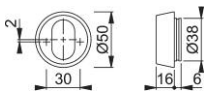

# Product data sheet

**duraplus**

59M

HOPPE aluminium cylinder ring for entrance doors (exterior side):

- Fixing: concealed, from inside, for M5 thread screws

Article number	612253
EAN-Code	4012789378429
Country of origin	Italy
CN-Code	83024110
Material	aluminium
(Key)Hole size	oval cylinder
Screws	without screws
Finish	F1 aluminium silver effect
Range	Core Product Range
Packing unit	50
Outer carton	50