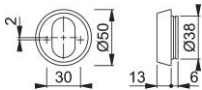

Product data sheet

duraplus[®]

59M

HOPPE aluminum cylinder ring for entrance doors (exterior side):

- Fixing: concealed, from inside, for M5 thread screws

Article number	612222
EAN-Code	4012789378092
Country of origin	Italy
CN-Code	83024110
(Key)Hole size	oval cylinder
Screws	without screws
Finish	F1 aluminium silver effect
Range	Core Product Range
Packing unit	50
Outer carton	50