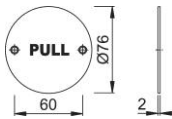

Product data sheet

accessories

AR308

ARRONE stainless steel information sign:

- With lettering
- Fixing: visible, multi-purpose screws

Article number	605217
Product ref.	AR308-PULL-SSS
EAN-Code	5051358053793
Country of origin	China
CN-Code	83100000
Material	stainless steel: grade 304
Dimension	Ø76 mm
Door type	wooden door
Fixings	Timber door
Diameter	76 mm
Finish	SSS Satin Stainless Steel
Range	ARRONE Range
Packing unit	50
Outer carton	300