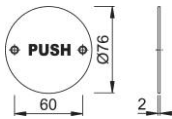

Product data sheet

accessories

AR308

ARRONE stainless steel information sign:

- With lettering
- Fixing: visible, multi-purpose screws

Article number	605200
Product ref.	AR308-PUSH-SSS
EAN-Code	5051358053816
Country of origin	China
CN-Code	83100000
Material	stainless steel: grade 304
Dimension	Ø76 mm
Door type	wooden door
Fixings	Timber door
Diameter	76 mm
Finish	SSS Satin Stainless Steel
Range	ARRONE Range
Packing unit	50
Outer carton	300