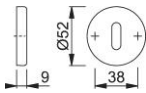

Product data sheet

duraplus

K15S

HOPPE nylon escutcheon pair for interior doors:

- Base: nylon
- Fixing: concealed, multi-purpose screws

Article number	600434
EAN-Code	4012789268607
Country of origin	Italy
CN-Code	39259010
Material	polyamide nylon
Door thickness	
Spindle size privacy	
(Key)Hole size	OB
Finish	F1004 golden yellow
Range	Core Product Range
Packing unit	10
Outer carton	100