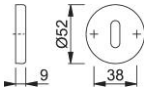

# Product data sheet

**duraplus**<sup>®</sup>

K15S

HOPPE nylon escutcheon pair for interior doors:

- Base: nylon
- Fixing: concealed, multi-purpose screws

Article number	600434
EAN-Code	4012789268607
Country of origin	Italy
CN-Code	39259010
Door thickness	
Spindle size privacy	
(Key)Hole size	OB
Finish	F1004 golden yellow
Range	Core Product Range
Packing unit	10
Outer carton	100